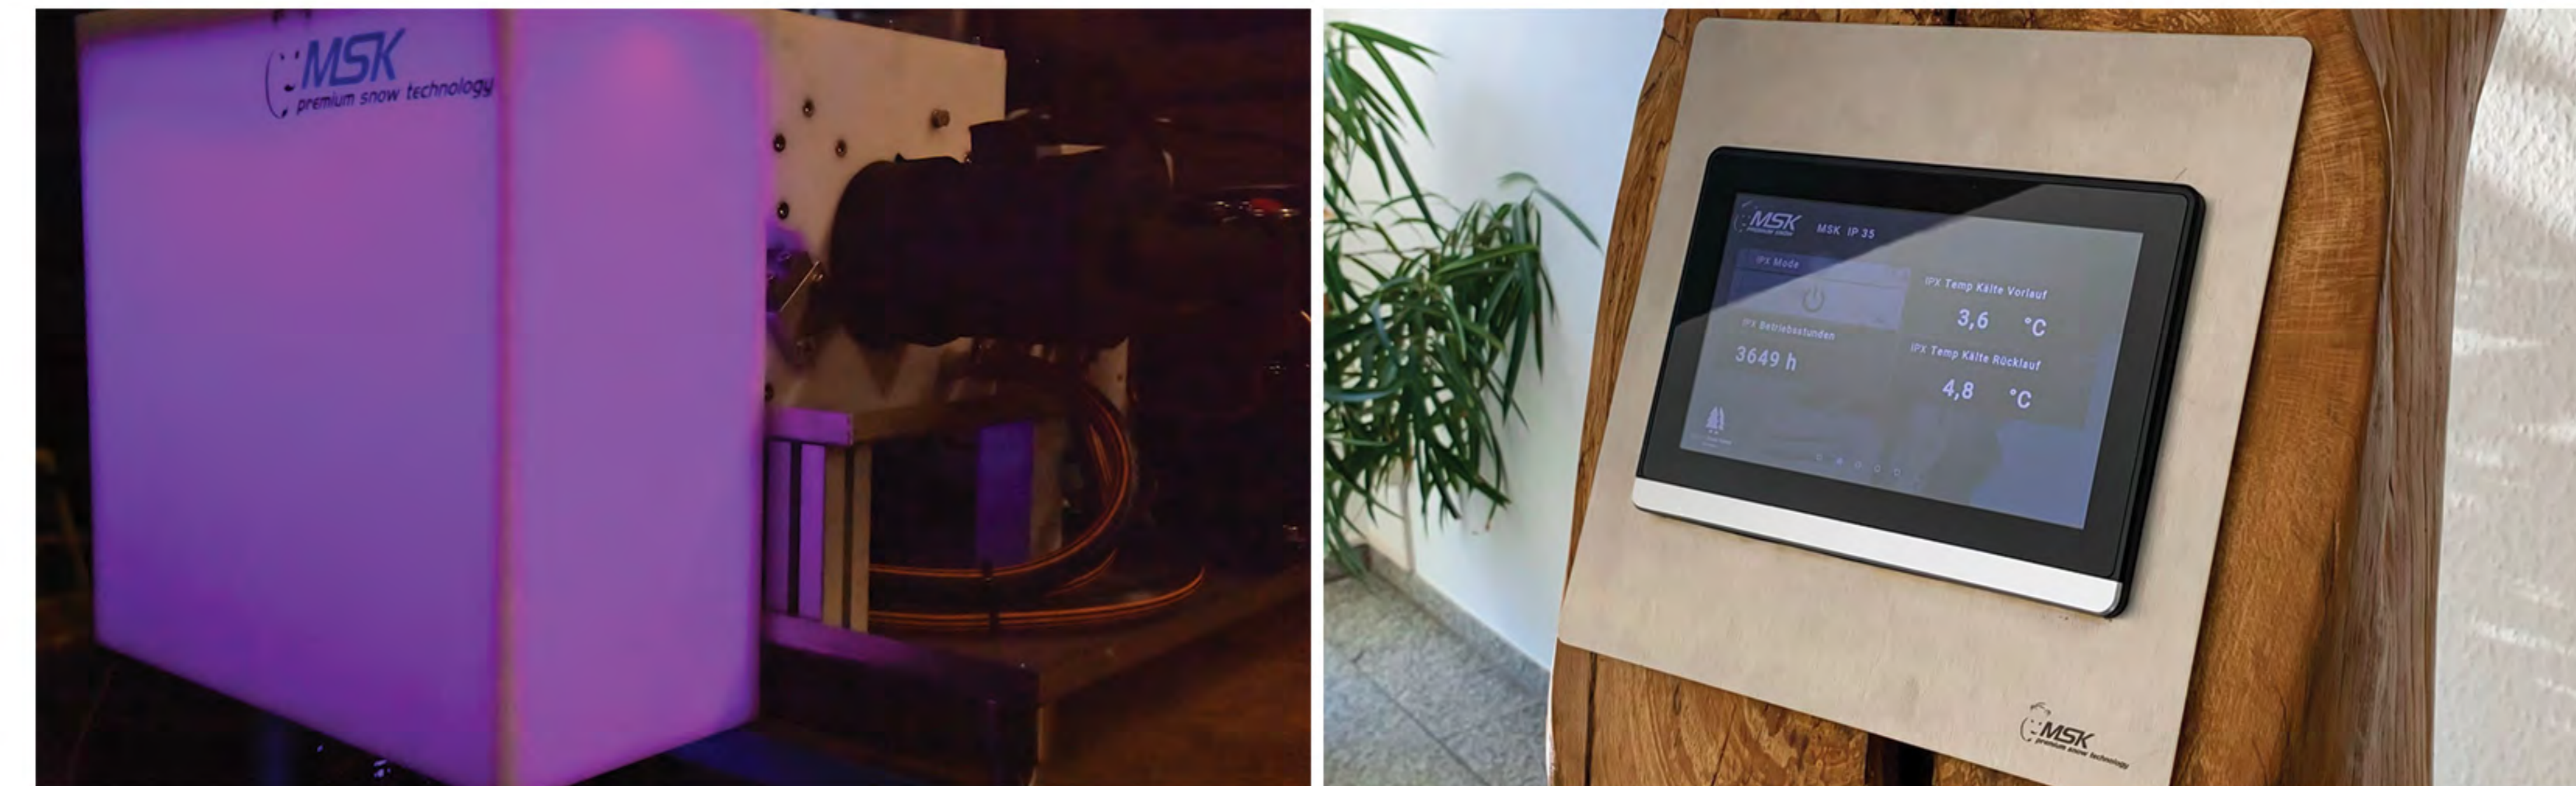

Accessories and Optionals

A wide range of options and add-on modules is offered additionally for our products which can be combined individually and adapted to every requirements. Thanks to our modular design we will find a suitable solution for every project.

By using latest RGB-LED illumination technology we let your Wellness and Spa area appear in the right light.

A comfortable operation and configuration of the plants is provided by our large color touchscreen. Status messages and indications can be displayed as well.

Our sales team supports you by finding a suitable concept for the realisation of your project from start to finish.