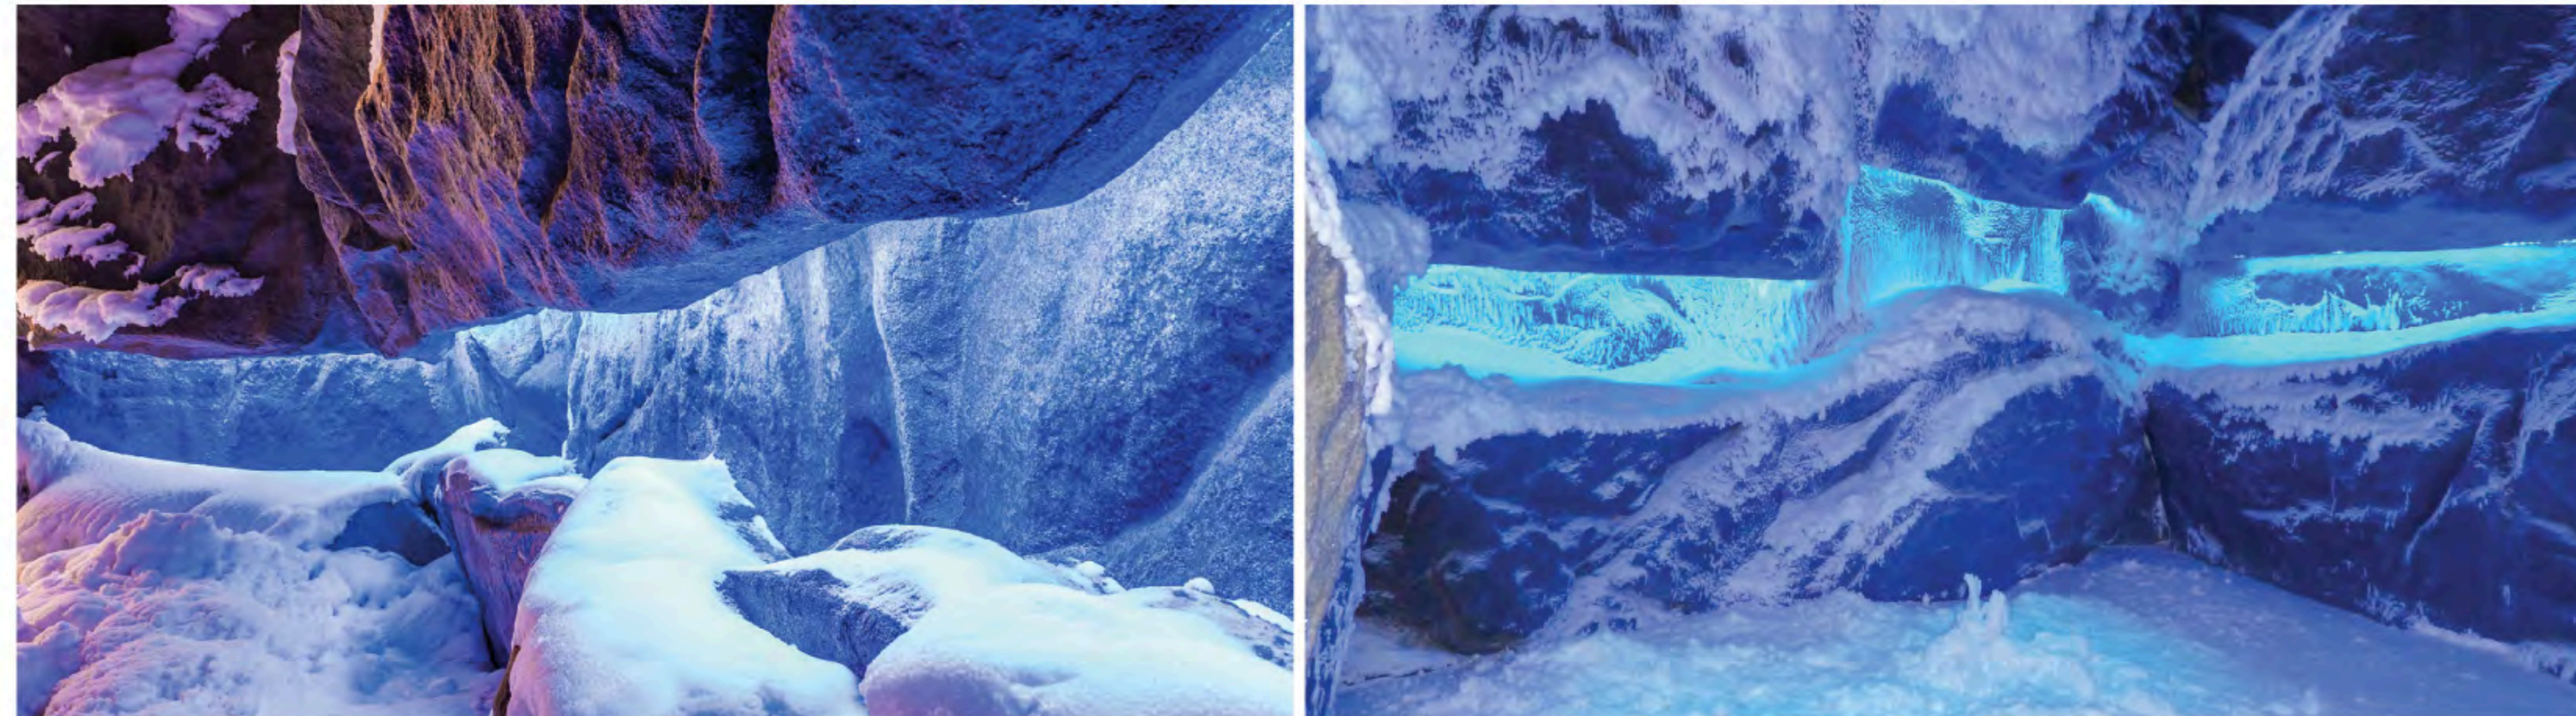

Snow Room

MSK SRX-Series

A Snowroom perfectly provide a complete cooling down after heat treatments. Moreover the Snowroom provides optimal medical treatments and therapies. The ambient temperature in the Snowroom is far less below the freezing point and enables a longtime preservation of snow. The fine powder snow place down equally at the walls, ledges, sculptures and on the floor. By such snow covering a fascinating snow landscape is generated.

By using color-coordinated illumination the Snowroom is drawn perfectly into right atmosphere and will be a highlight and attraction in your Wellness and Spa area for young and old.