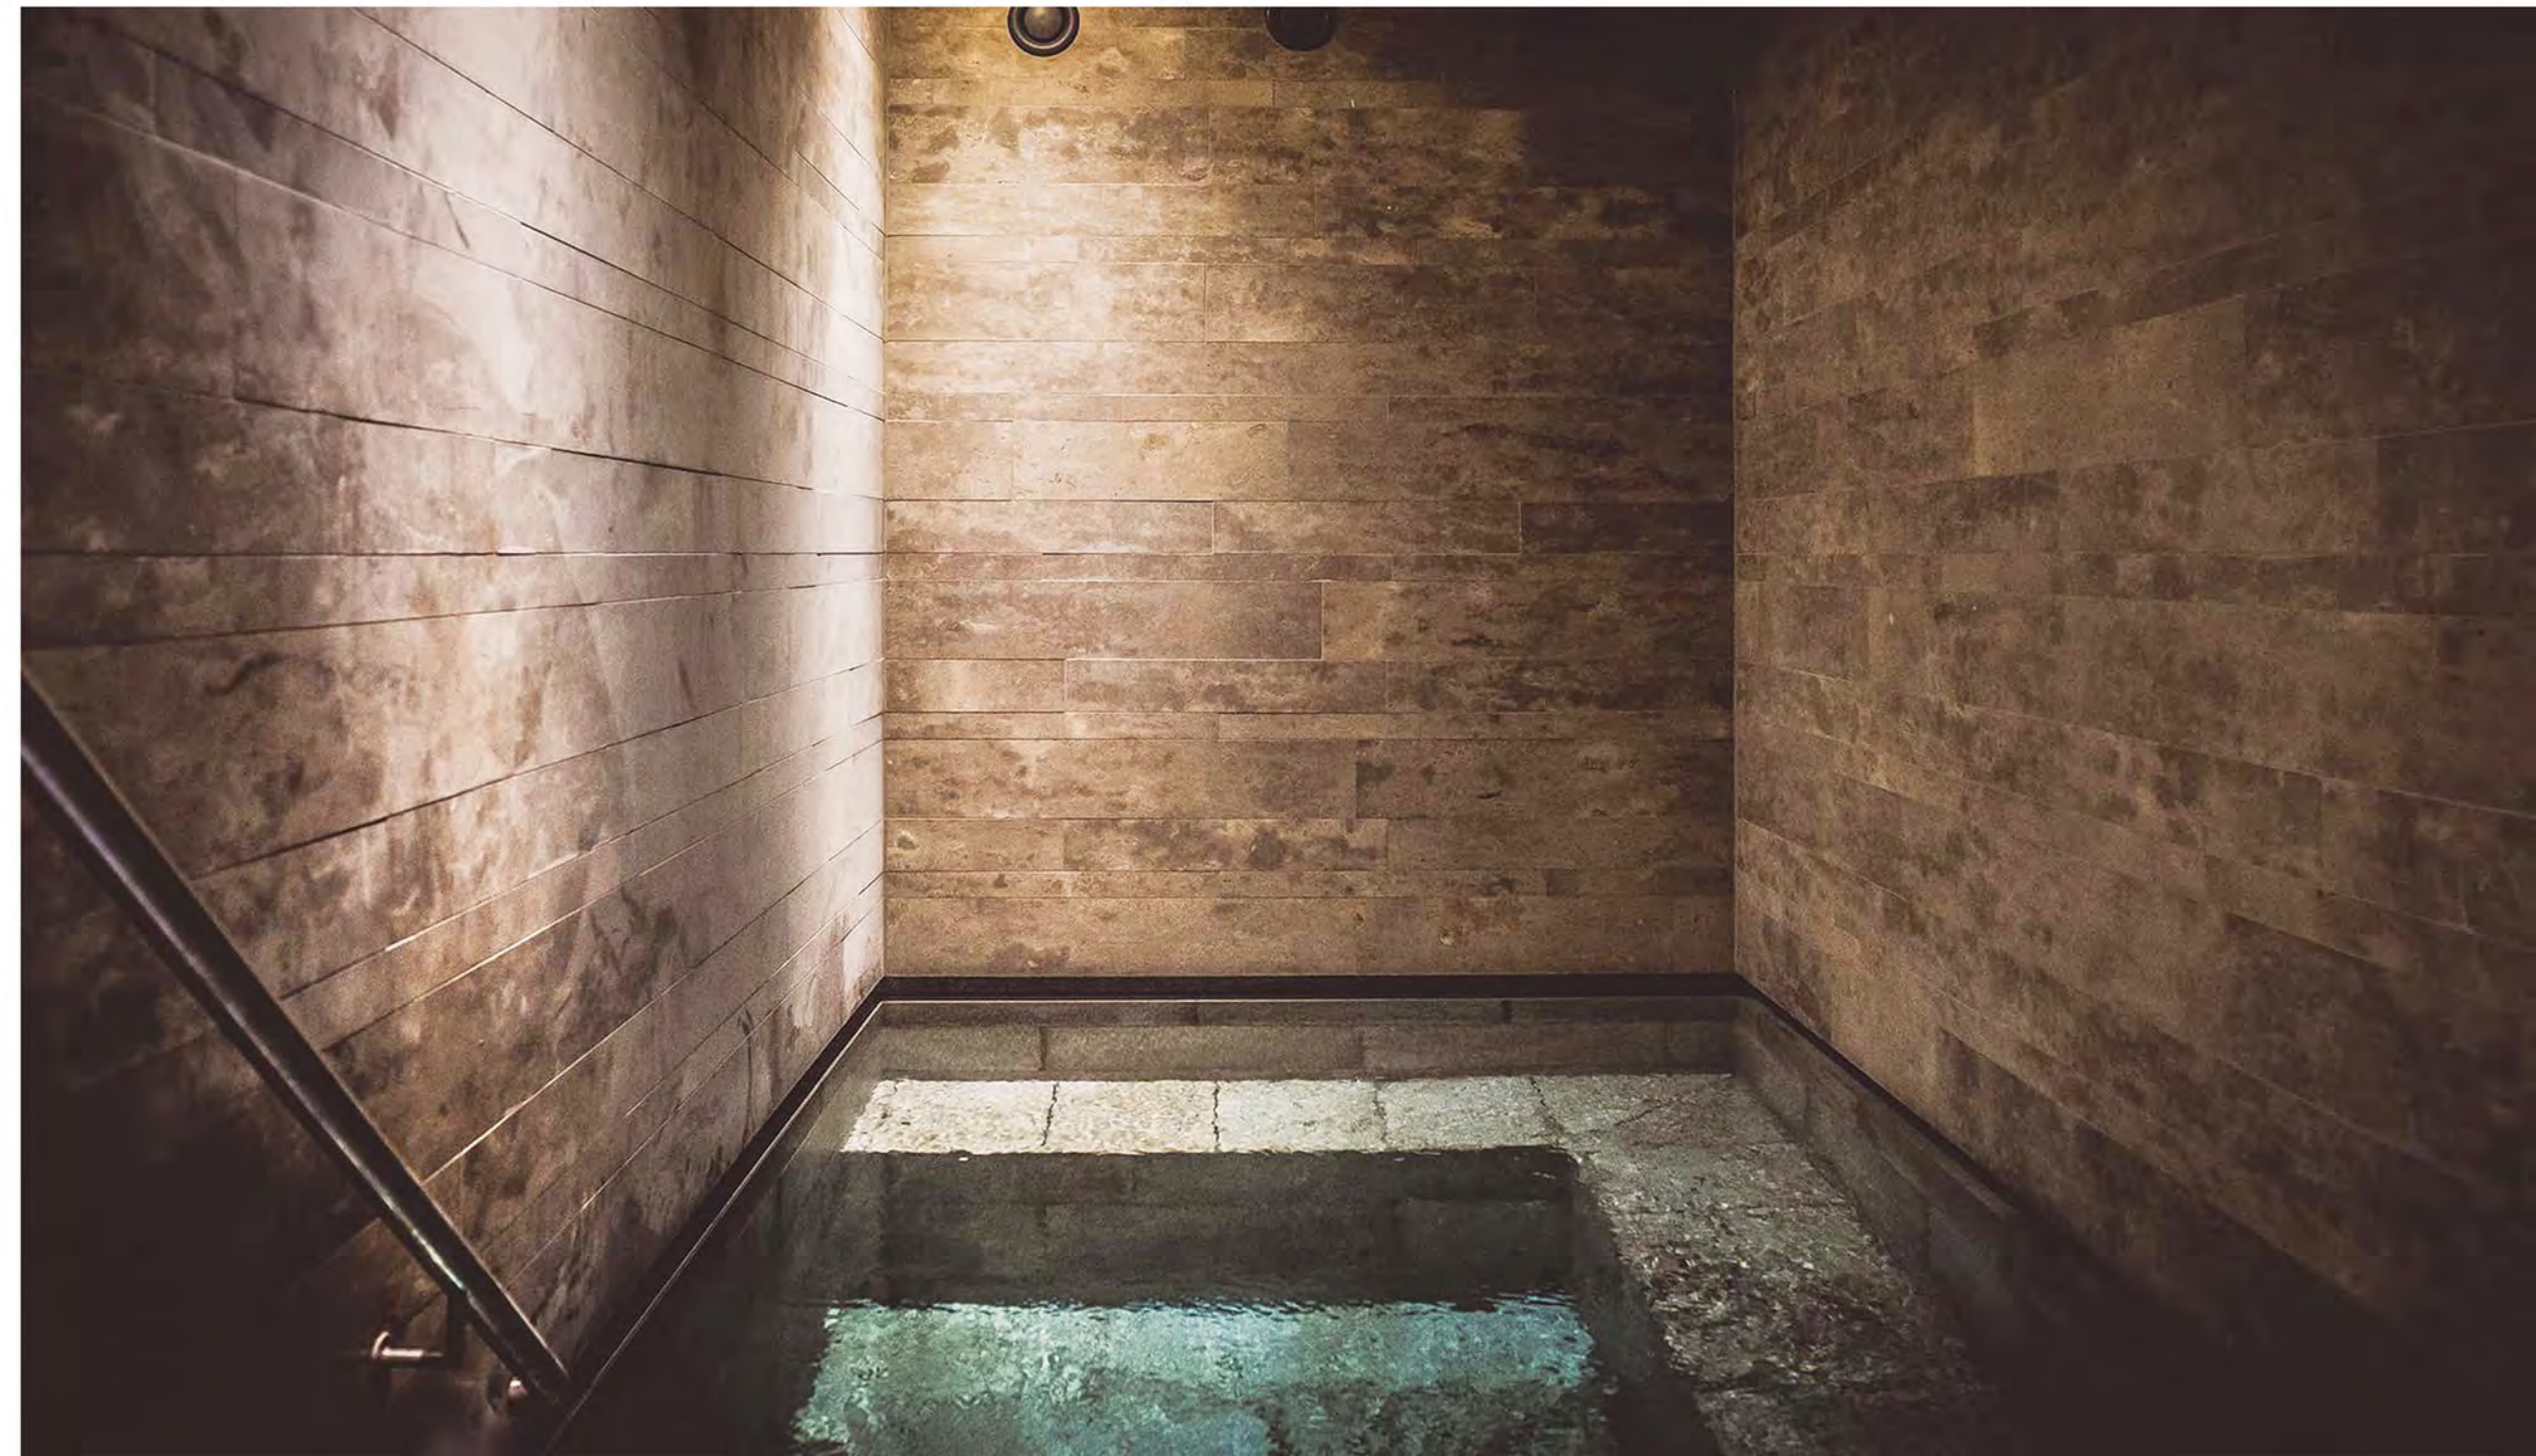

Plunge pool

MSK HPX-Series

The Plunge Pool provides an optimal cooling down after using Sauna or other heat treatments at temperature range of 5°C – 15°C. When plunging into the water the body will completely and consistent bathed. Therefore a 100% cooling down is guaranteed.

Such Plunge Pool is a great or small water basin which can be made by different materials like stainless steel, tiles or synthetic material. The plunge pool can be integrated easily into your Wellness or Spa area.

The body can distinctly relax by cooling down in the Plunge Pool. The contraction of the skin blood vessels supports a better blood flow of the internal organs.