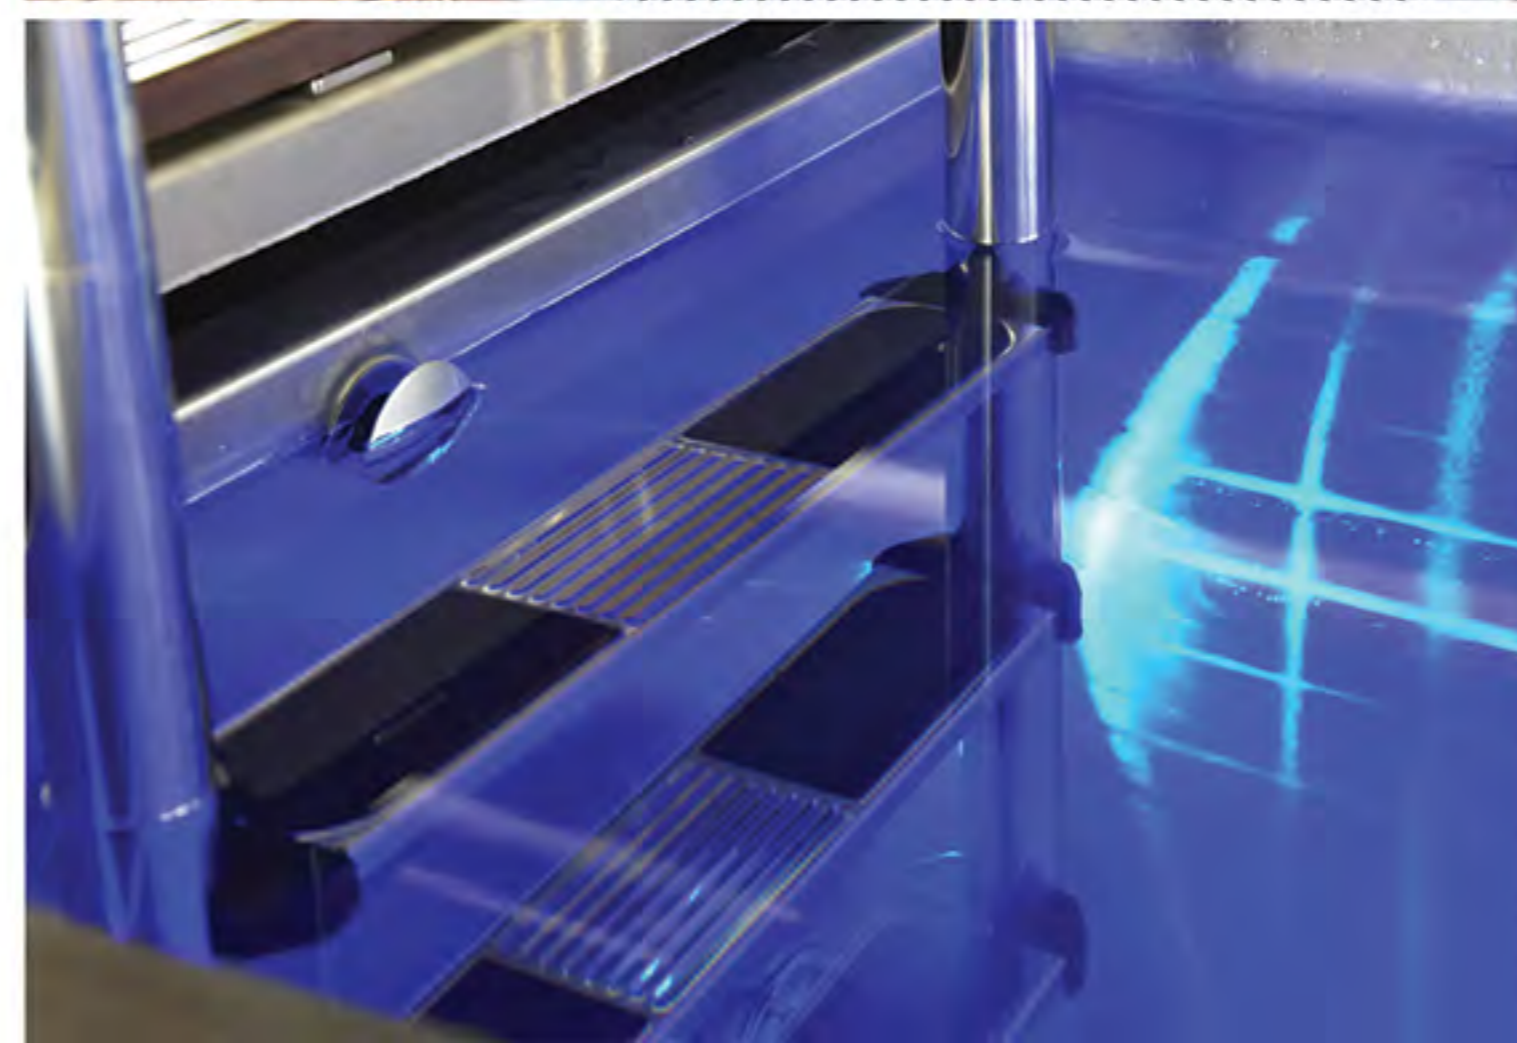

Plunge pool

MSK HPX-Series

The Plunge Pool provides an optimal cooling down after using Sauna or other heat treatments at temperature range of 5°C – 15°C. When plunging into the water the body will completely and consistent bathed. Therefore a 100% cooling down is guaranteed.

Such Plunge Pool is a great or small water basin which can be made by different materials like stainless steel, tiles or synthetic material. The plunge pool can be integrated easily into your Wellness or Spa area.

The body can distinctly relax by cooling down in the Plunge Pool. The contraction of the skin blood vessels supports a better blood flow of the internal organs.