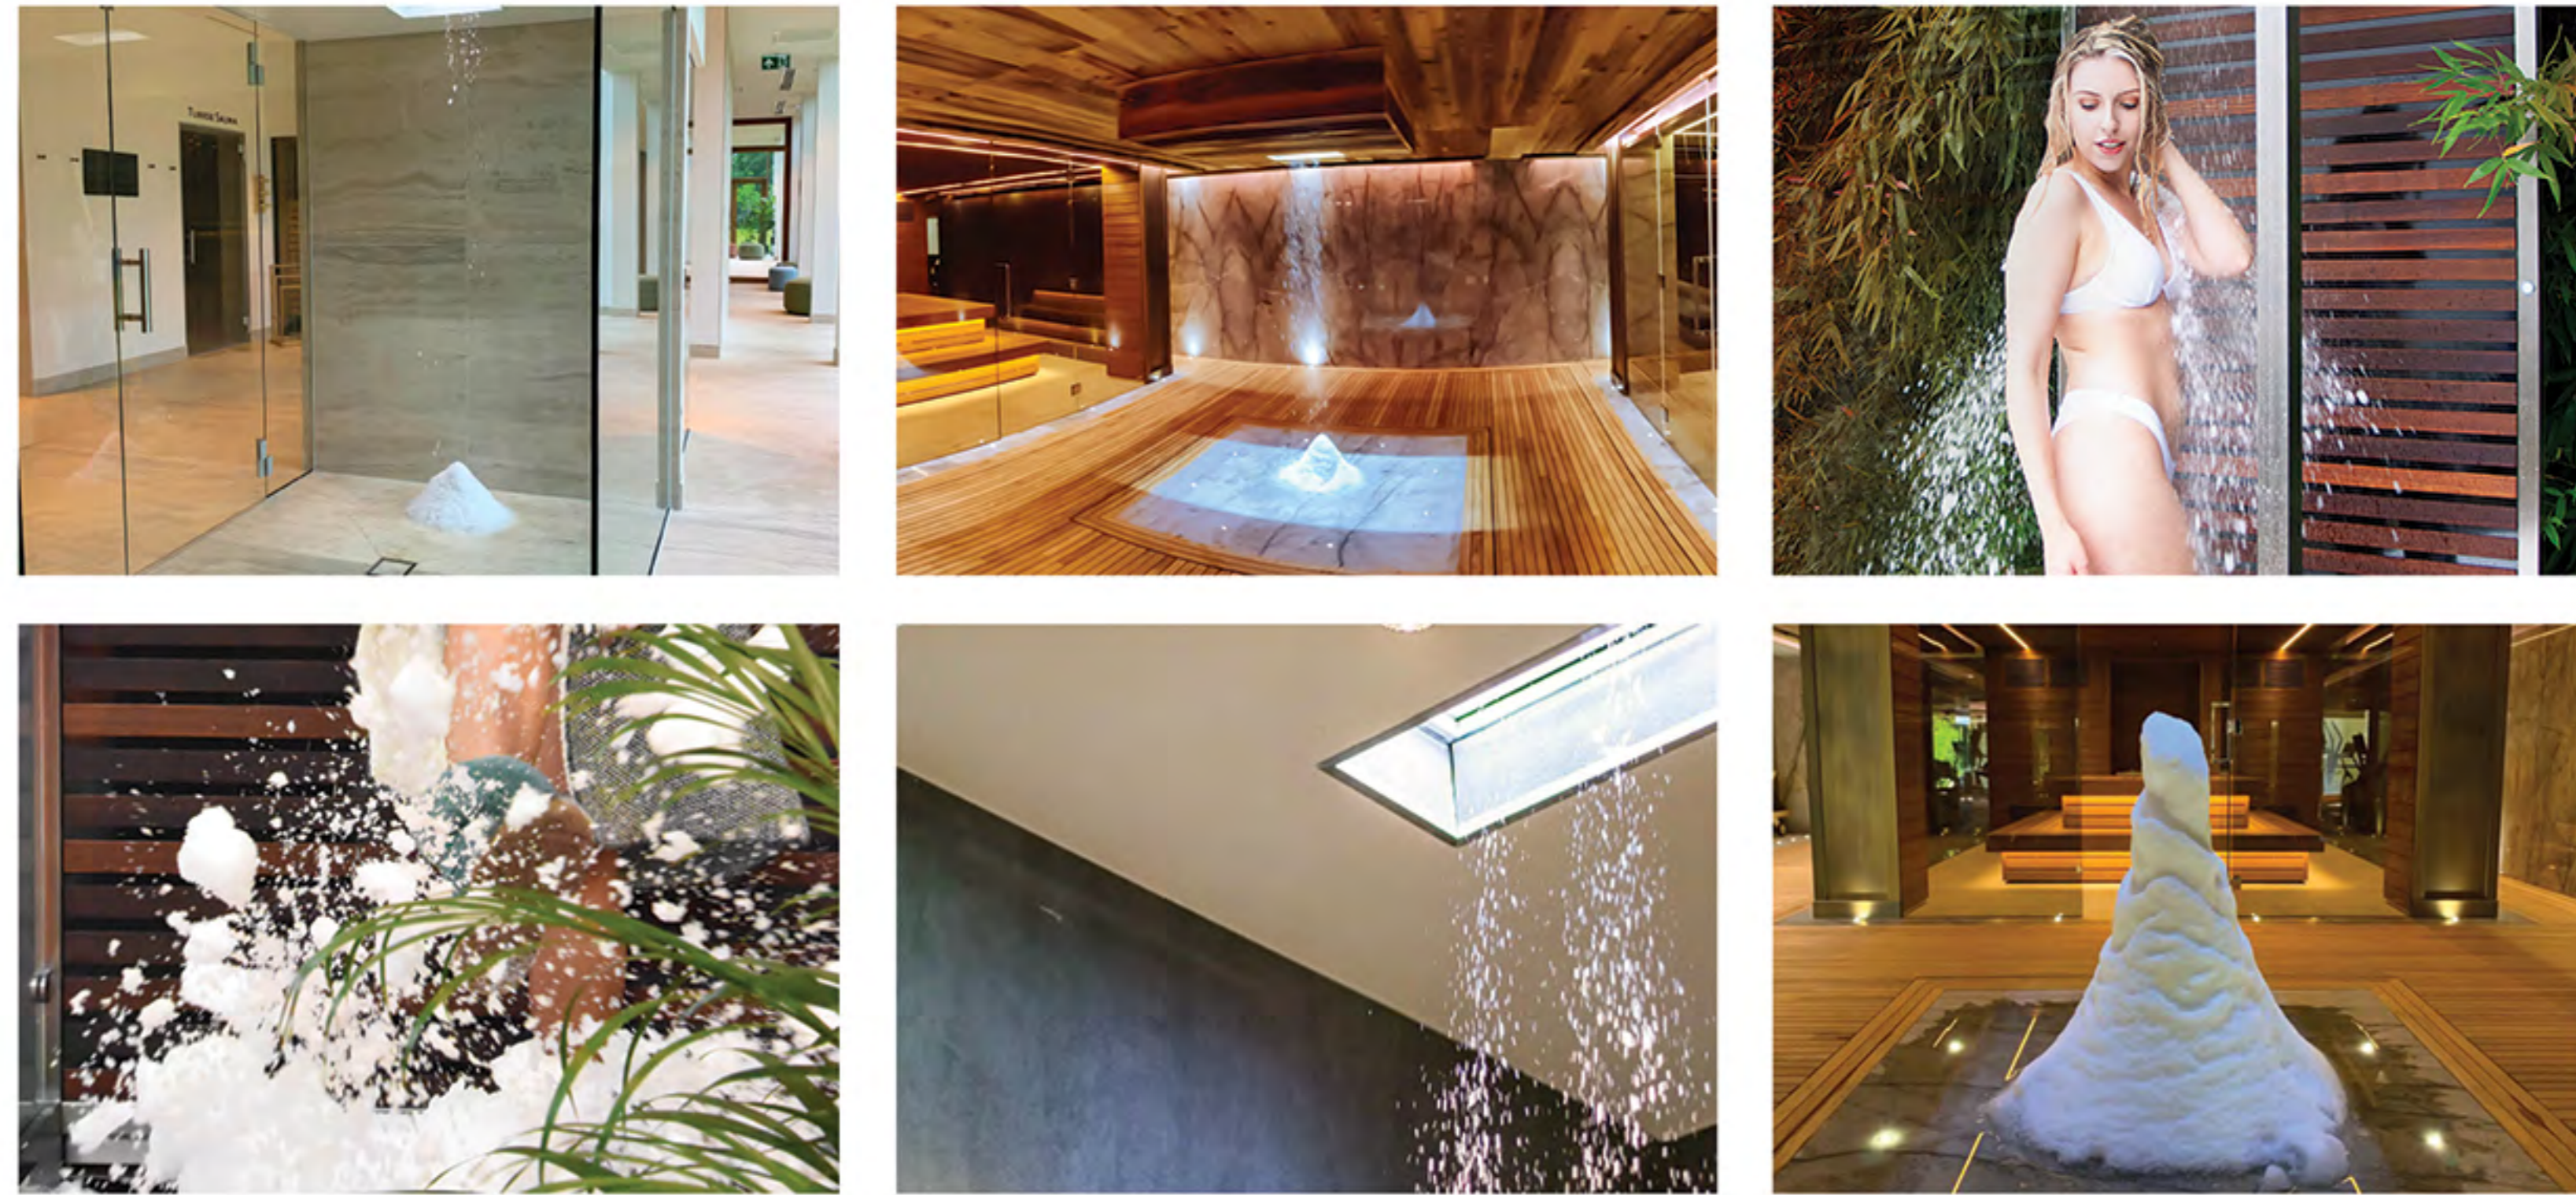

From the drawing table up to performed installation we offer best quality solutions with complete full service.

Examples of innovative applications amongst others are our Snowshower which produces a fine natural snow, the Ice Fountain which is perfectly applicable for cooling down, Ice Walls for passive and silent ambient cooling or the Ice Pool providing real ice layer. All our products ensure the needed cooling down after intensive sauna experience or are applicable as decorative highlight in different locations.

Content

MSK Portfolio

-  06. Snow Shower
-  08. Snow Fountain
-  10. Snow Room
-  12. Plunge Pool
-  14. Ice Pool
-  16. Ice Fountain
-  18. Ice Wall
- 20. Accesories

Snow Shower

MSK SLX-Series

Refreshing natural snow can be produced in every Wellness and Spa area with our Snowshower. The fine snow crystals are perfectly suitable to rub off the body after sauna sessions without injuring the skin by sharp-edged ice. After a while a snow cornice accrues and enables a real bath in natural snow. Let soft and hygienic natural snow sprinkle down on you and your guests.

Snow Fountain

MSK SLX-Series

Snow sprinkles down from Snowfountain into a drip pan or catch basin. Guests can take out the soft snow from bowl by hand. The snow provides perfectly cooling down after sauna experience or other heat treatments. Like at our Snowshower it provides a fine natural snow which not consists of sharp-edged ice.